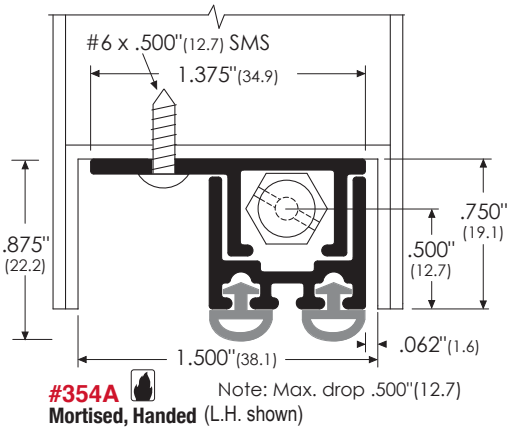

Sill Protection

Automatic Door Bottoms - Regular Duty

For Wood and Metal Doors

Note: A = Aluminum AA = Clear Anodized
D = Dark Bronze Anodized

End Caps

Available for #350, 351, 320, 321. Drawings not to scale.