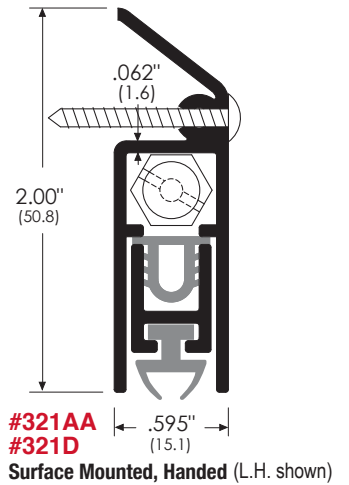

Sill Protection

Automatic Door Bottoms - Regular Duty

For Wood and Metal Doors

Note: A = Aluminum AA = Clear Anodized
D = Dark Bronze Anodized

End Caps

Available for #350, 351, 320, 321. Drawings not to scale.