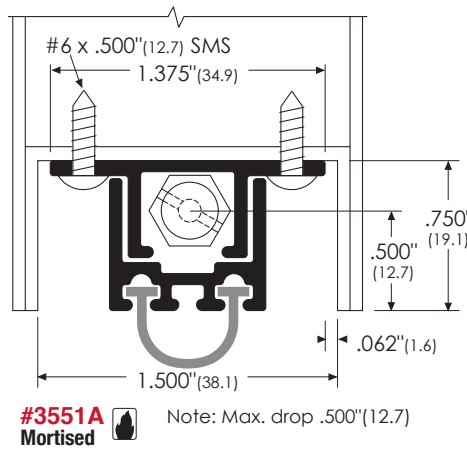

Sill Protection

Automatic Door Bottoms - Regular Duty

For Wood and Metal Doors

Note: A = Aluminum AA = Clear Anodized
D = Dark Bronze Anodized

End Caps

Available for #350, 351, 320, 321. Drawings not to scale.