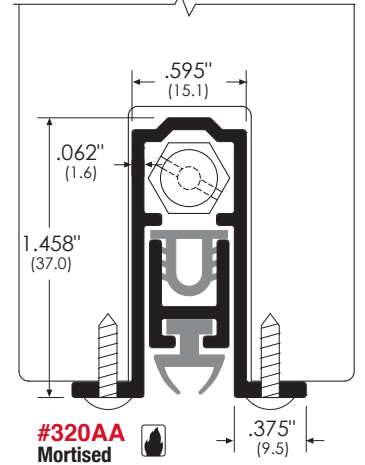

Sill Protection

Automatic Door Bottoms - Regular Duty

For Wood and Metal Doors

Note: A = Aluminum AA = Clear Anodized
D = Dark Bronze Anodized

End Caps

Available for #350, 351, 320, 321. Drawings not to scale.