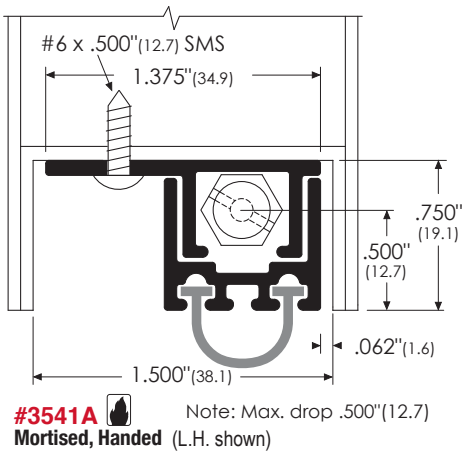

Sill Protection

Automatic Door Bottoms - Regular Duty

For Wood and Metal Doors

Note: A = Aluminum AA = Clear Anodized
D = Dark Bronze Anodized

End Caps

Available for #350, 351, 320, 321. Drawings not to scale.