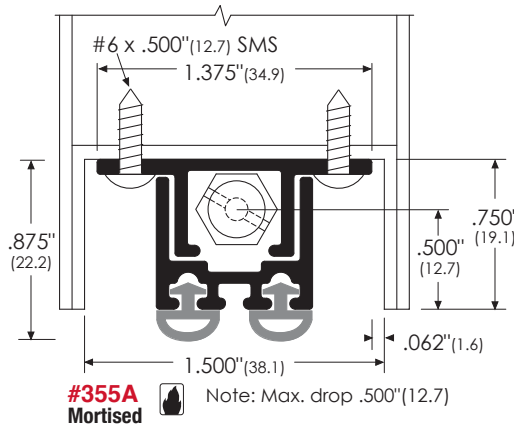

Sill Protection

Automatic Door Bottoms - Regular Duty

For Wood and Metal Doors

Note: A = Aluminum AA = Clear Anodized
D = Dark Bronze Anodized

End Caps

Available for #350, 351, 320, 321. Drawings not to scale.