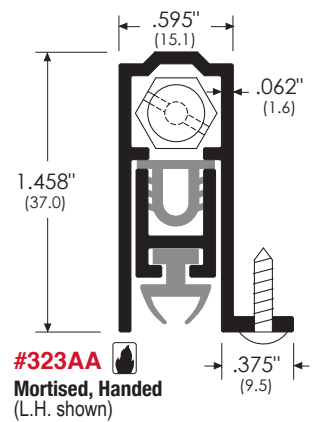

Sill Protection

Automatic Door Bottoms - Regular Duty

For Wood and Metal Doors

Note: A = Aluminum AA = Clear Anodized
D = Dark Bronze Anodized

End Caps

Available for #350, 351, 320, 321. Drawings not to scale.