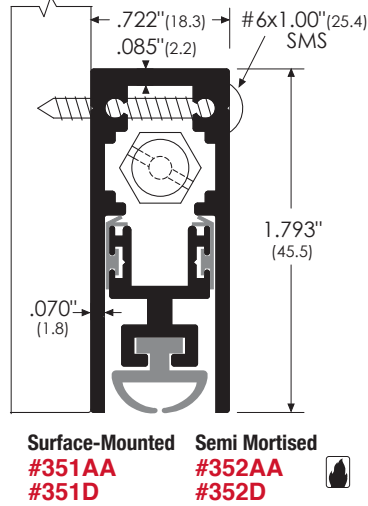

Sill Protection

Automatic Door Bottoms - Regular Duty

For Wood and Metal Doors

Note: A = Aluminum AA = Clear Anodized
D = Dark Bronze Anodized

End Caps

Available for #350, 351, 320, 321. Drawings not to scale.