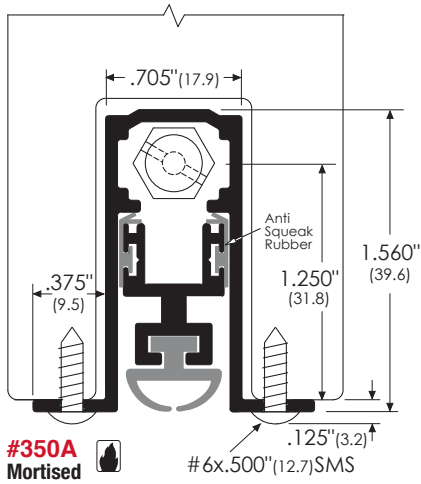

Sill Protection

Automatic Door Bottoms - Regular Duty

For Wood and Metal Doors

Note: A = Aluminum AA = Clear Anodized
D = Dark Bronze Anodized

End Caps

Available for #350, 351, 320, 321. Drawings not to scale.