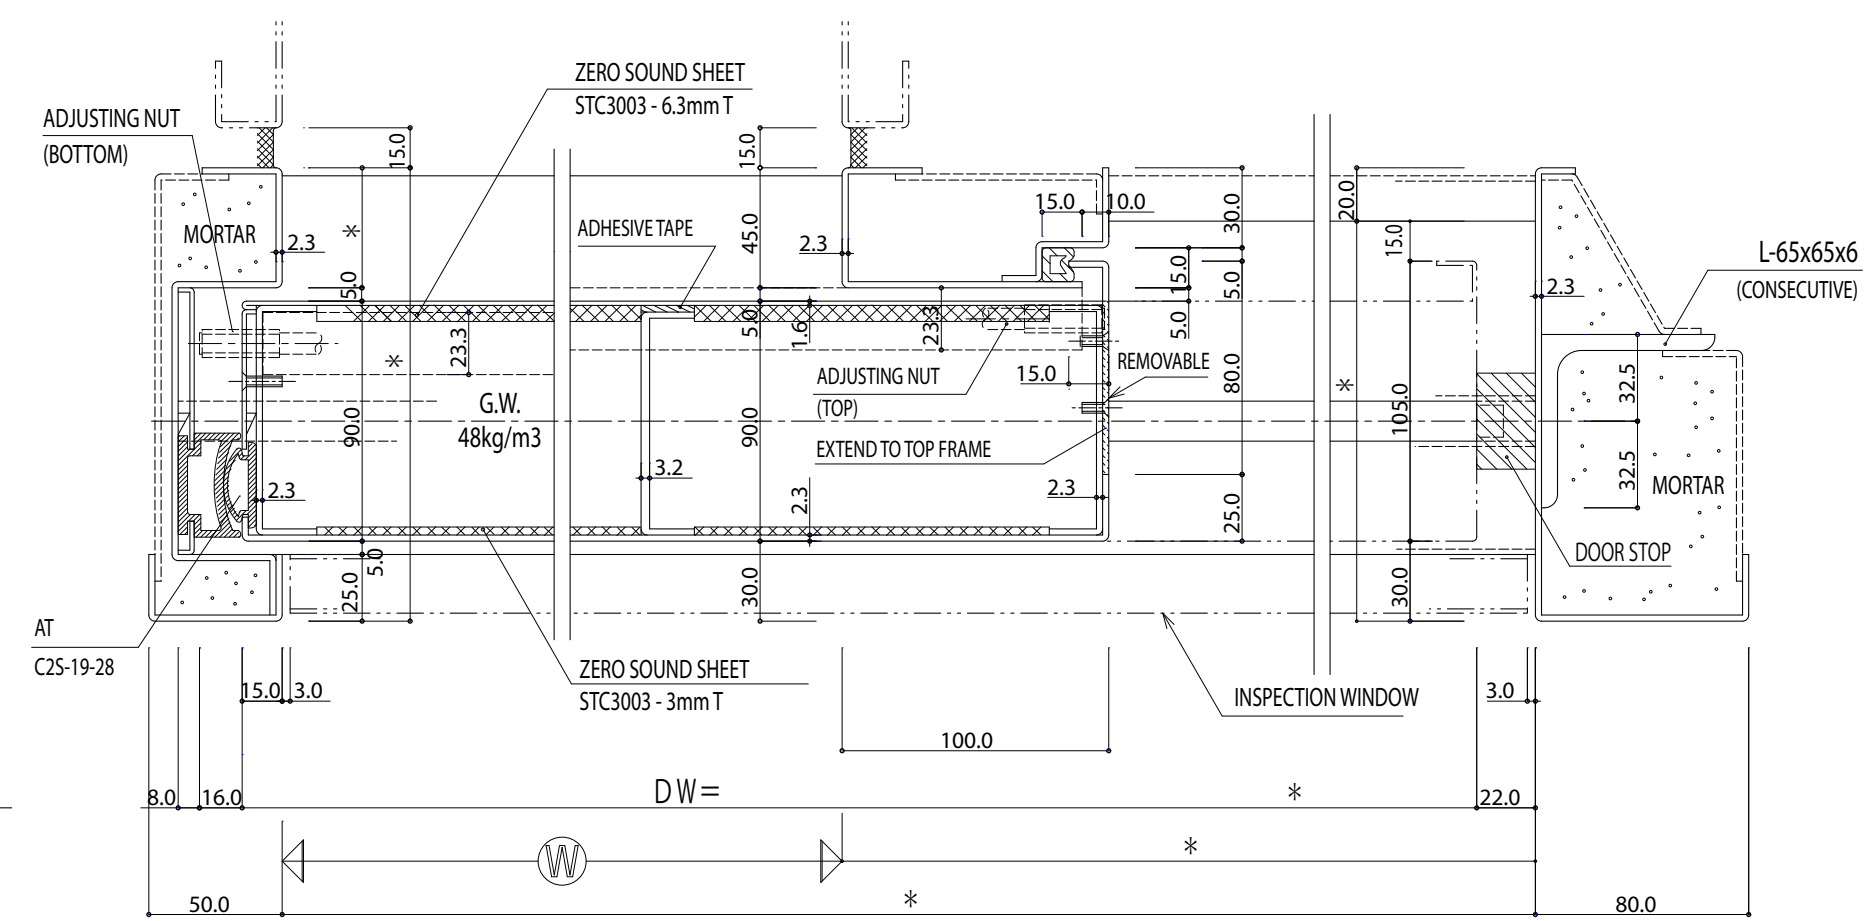

MARK	SD	PLACE	QTY	GLASS	REMARKS
W	400				
H					
ITEMS	PRODUCTS	QTY	REMARKS		
ZERO AUTO. DOOR BOTTOMS	#362	2			
DOOR PULL #88		2			
CREMONE HANDLE	SU-GT6192-1	1			
HANGER ROLLERS		2			
ZERO SOUND SHEET	STC3003	2	6.3 + 3 mm T		

* FILL UP WITH G.W. 48 KG/M3 INDOOR

APPROVED	
DATE	
BY	

REMARKS	TITLE ACOUSTIC SLIDING DOOR STC-35			ZERO INTERNATIONAL, INC. ZERO ASIA PACIFIC CO., LTD.	PROJECT	PAGE — △
	CHECKED BY	DRAWN BY	SCALE 1/20 1/2		CUSTOMER	