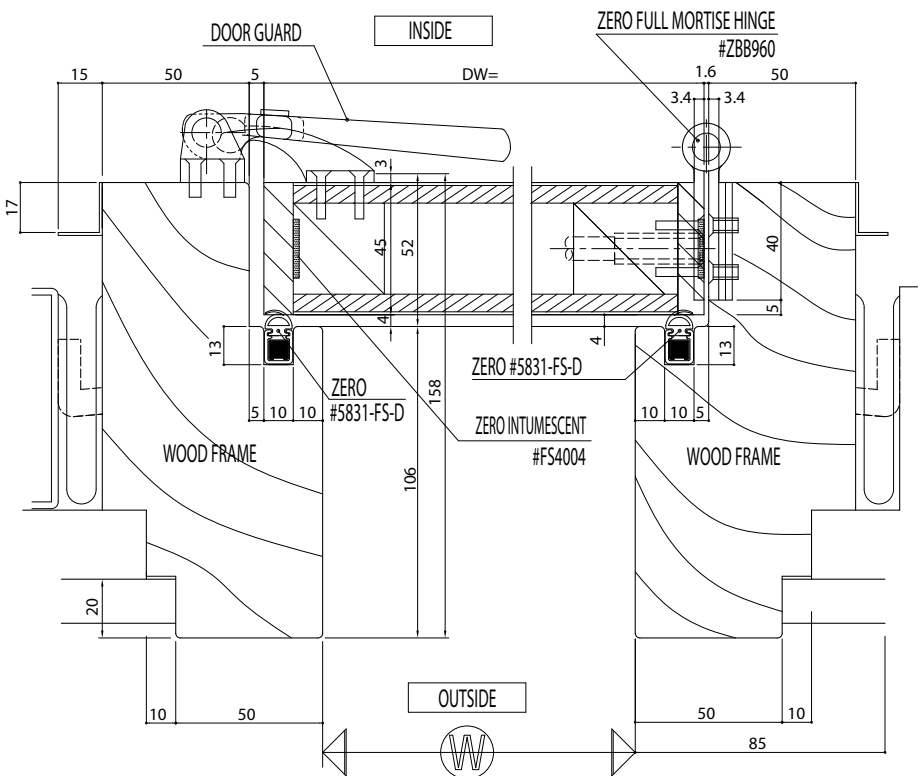

MARK	S/D TO C	PLACE			REMARKS
			QTY	GLASS	
		ITEMS	PRODUCTS	QTY.	
		ZERO FULL MORTISE HINGE	#ZBB960	4	
		ZERO AUTO. DOOR BOTTOM	#369	1	
		ZERO HEAD & JAMB SEALS	#5831FS-D	1	
		DOOR CLOSER	NS-CL63	1	
		INTUMESCENT	#FS4004	1	2mmx20mm
		DOOR STOP		1	
		DOOR GUARD	#SH-5	1	ZINC DIE-CAST
		DOOR VIEWER	#DV-200F-SQ55	1	