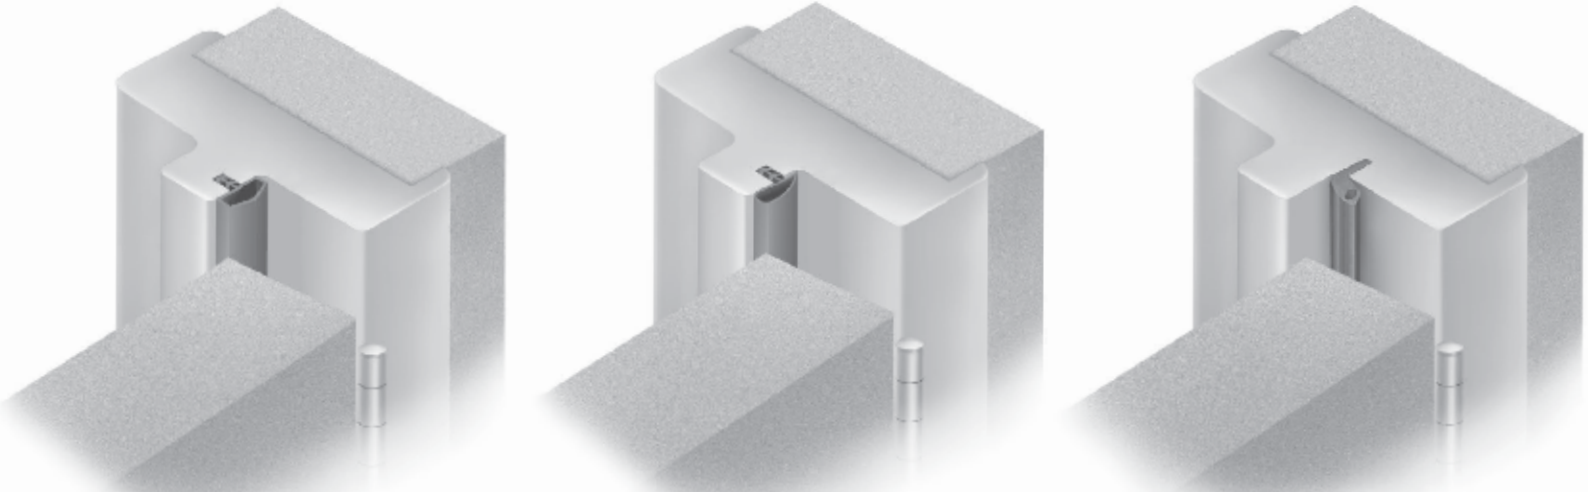

Kerf Frame Weatherstripping

Note: N = Neoprene V-Bk = Vinyl Polymer, Black
R = Rubber
(Also available in Silicone material upon request)

See manufacturer specifications for minimum required clearance between door and frame.
Most items shown are available in self-extinguishing, non-staining neoprene or silicone.
Contact factory for custom materials, colors and shapes. Specify quantity. (Minimum order required)

Door Seals

#8810

#8800

#8052

#8810N

#8811R

#8800S-Bk
#8800S-Wh

#8841V-Bk