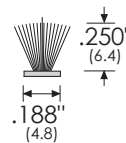

Kerf Frame Weatherstripping

Note: N = Neoprene V-Bk = Vinyl Polymer, Black
R = Rubber
(Also available in Silicone material upon request)

See manufacturer specifications for minimum required clearance between door and frame.
Most items shown are available in self-extinguishing, non-staining neoprene or silicone.
Contact factory for custom materials, colors and shapes. Specify quantity. (Minimum order required)

Door Seals

Cushion Spring

34 B.&S. Gauge Bronze Spring

#8136P-Gy

Pile Brush