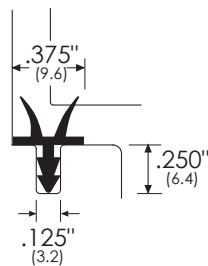

Kerf Frame Weatherstripping

Note: N = Neoprene V-Bk = Vinyl Polymer, Black
R = Rubber
(Also available in Silicone material upon request)

See manufacturer specifications for minimum required clearance between door and frame.
Most items shown are available in self-extinguishing, non-staining neoprene or silicone.
Contact factory for custom materials, colors and shapes. Specify quantity. (Minimum order required)

Door Seals

#8048R

Cushion Spring

34 B.&S. Gauge Bronze Spring

Pile Brush