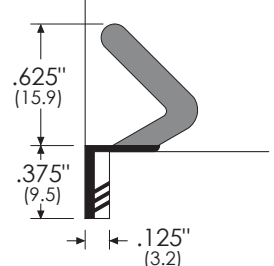

#8053Q

Cushion Spring

34 B.&S. Gauge Bronze Spring