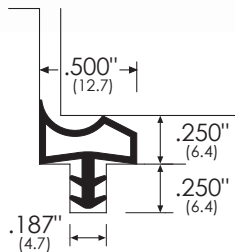

Kerf Frame Weatherstripping

Note: N = Neoprene V-Bk = Vinyl Polymer, Black
R = Rubber
(Also available in Silicone material upon request)

See manufacturer specifications for minimum required clearance between door and frame.
Most items shown are available in self-extinguishing, non-staining neoprene or silicone.
Contact factory for custom materials, colors and shapes. Specify quantity. (Minimum order required)

Door Seals

#8811R

Cushion Spring

34 B.&S. Gauge Bronze Spring

Pile Brush