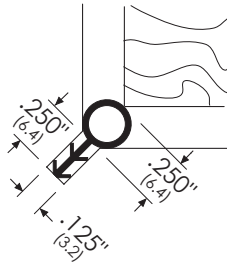

#8054S-Bk
#8054S-Wh