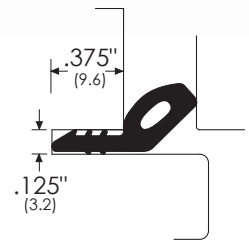

Kerf Frame Weatherstripping

Note: N = Neoprene V-Bk = Vinyl Polymer, Black
R = Rubber
(Also available in Silicone material upon request)

See manufacturer specifications for minimum required clearance between door and frame.
Most items shown are available in self-extinguishing, non-staining neoprene or silicone.
Contact factory for custom materials, colors and shapes. Specify quantity. (Minimum order required)

Door Seals

#8052N

Cushion Spring

34 B.&S. Gauge Bronze Spring

Pile Brush