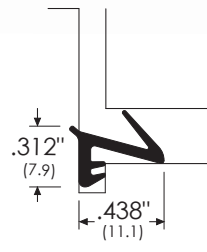

Kerf Frame Weatherstripping

Note: N = Neoprene V-Bk = Vinyl Polymer, Black
R = Rubber
(Also available in Silicone material upon request)

See manufacturer specifications for minimum required clearance between door and frame.
Most items shown are available in self-extinguishing, non-staining neoprene or silicone.
Contact factory for custom materials, colors and shapes. Specify quantity. (Minimum order required)

Door Seals

#8841V-Bk

Cushion Spring

34 B.&S. Gauge Bronze Spring

Pile Brush