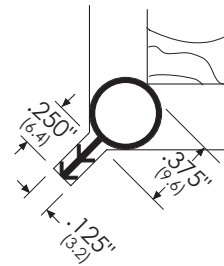

Kerf Frame Weatherstripping

Note: N = Neoprene V-Bk = Vinyl Polymer, Black
R = Rubber
(Also available in Silicone material upon request)

See manufacturer specifications for minimum required clearance between door and frame.
Most items shown are available in self-extinguishing, non-staining neoprene or silicone.
Contact factory for custom materials, colors and shapes. Specify quantity. (Minimum order required)

Door Seals

#8055S-Bk

Cushion Spring

34 B.&S. Gauge Bronze Spring

Pile Brush