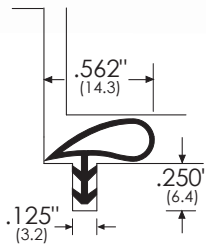

#8800S-Bk
#8800S-Wh