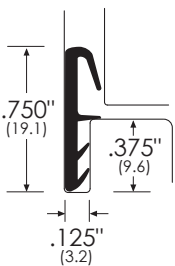

Kerf Frame Weatherstripping

Note: N = Neoprene V-Bk = Vinyl Polymer, Black
R = Rubber
(Also available in Silicone material upon request)

See manufacturer specifications for minimum required clearance between door and frame.
Most items shown are available in self-extinguishing, non-staining neoprene or silicone.
Contact factory for custom materials, colors and shapes. Specify quantity. (Minimum order required)

Door Seals

#8043V-Bk

Cushion Spring

34 B.&S. Gauge Bronze Spring

Pile Brush