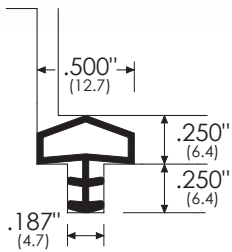

Kerf Frame Weatherstripping

Note: N = Neoprene V-Bk = Vinyl Polymer, Black
R = Rubber
(Also available in Silicone material upon request)

See manufacturer specifications for minimum required clearance between door and frame.
Most items shown are available in self-extinguishing, non-staining neoprene or silicone.
Contact factory for custom materials, colors and shapes. Specify quantity. (Minimum order required)

Door Seals

#8810N

Cushion Spring

34 B.&S. Gauge Bronze Spring

Pile Brush